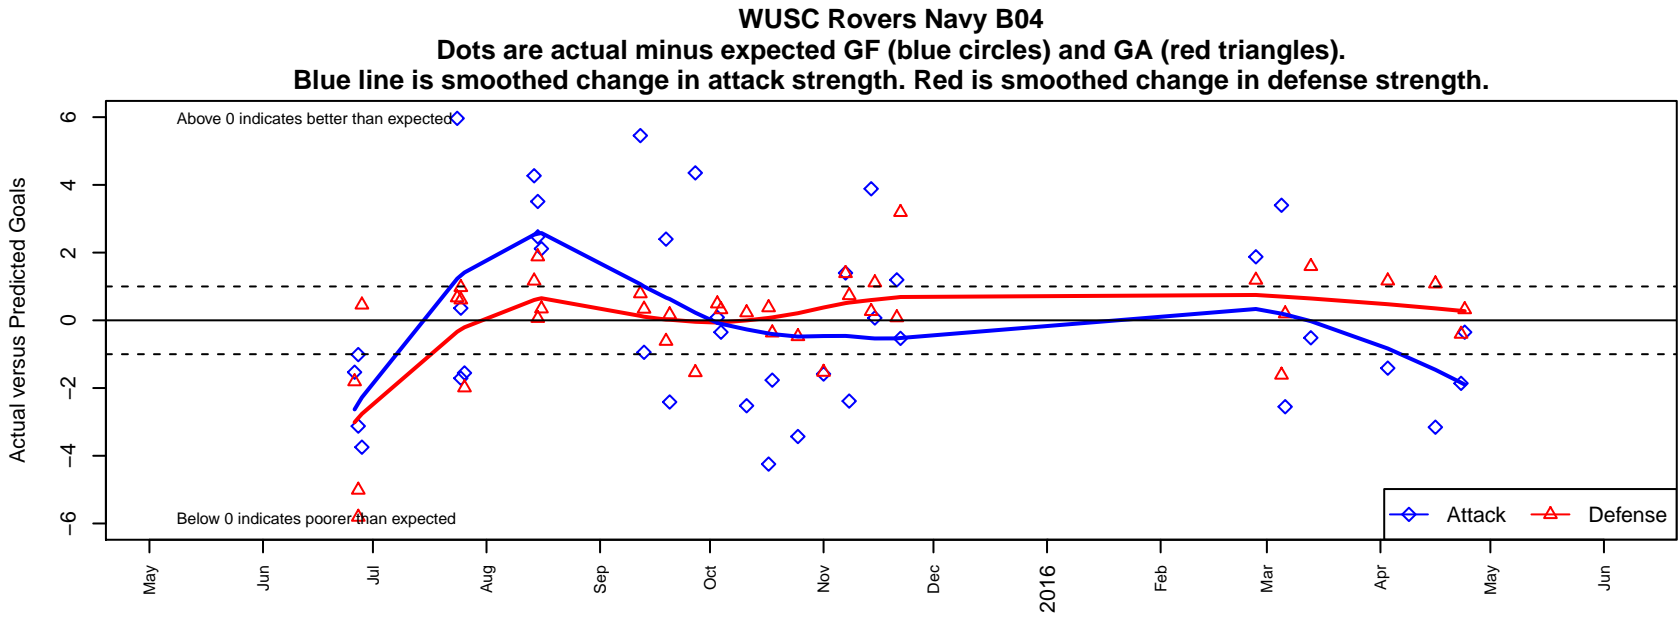

# WUSC Rovers Navy B04

Willamette United Soccer Club  
 Willamette, OR  
 B04 total strength=421  
 attack=0.38 defense=0.19  
 fall league = PTT B04 Div 2 Green  
 spr league = Spr OYS B04 Div 1 Blue

alt names used:  
 WUSC Rovers B04 Navy  
 WUSC B04 Rovers Navy  
 WUSC ROVERS NAVY B04 (OR)  
 WUSC BU11 Rovers Navy  
 WUSC BU11 Rovers Navy  
 WUSC BU11 Rovers Navy

**attack and defense variance (black dot)  
relative to other teams  
and top 10 in region**

**attack and defense rating  
relative to others at age  
and all opponents in last 13 months**

**Performance relative to 13 month average**