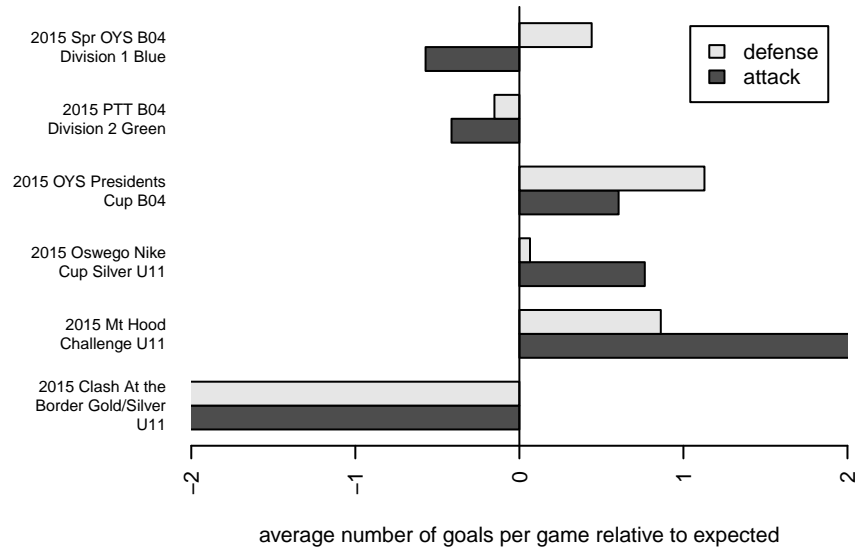

# WUSC Rovers Navy B04

Willamette United Soccer Club  
 Willamette, OR  
 B04 total strength=421  
 attack=0.38 defense=0.19  
 fall league = PTT B04 Div 2 Green  
 spr league = Spr OYS B04 Div 1 Blue

alt names used:  
 WUSC Rovers B04 Navy  
 WUSC B04 Rovers Navy  
 WUSC ROVERS NAVY B04 (OR)  
 WUSC BU11 Rovers Navy  
 WUSC BU11 Rovers Navy  
 WUSC BU11 Rovers Navy

Venues played:  
 2015 Clash At the Border Gold/Silver U11  
 2015 Oswego Nike Cup Silver U11  
 2015 Mt Hood Challenge U11  
 2015 PTT B04 Division 2 Green  
 2015 OYS Presidents Cup B04  
 2015 Spr OYS B04 Division 1 Blue

**attack and defense variance (black dot)  
relative to other teams  
and top 10 in region**

**attack and defense rating  
relative to others at age  
and all opponents in last 13 months**

**Performance relative to 13 month average**