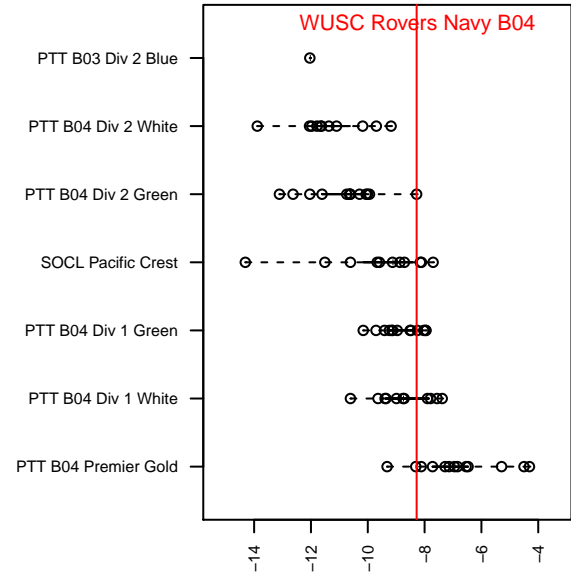

# WUSC Rovers Navy B04

Willamette United Soccer Club  
 Willamette, OR  
 B04 total strength=421  
 attack=0.38 defense=0.19  
 fall league = PTT B04 Div 2 Green  
 spr league = Spr OYS B04 Div 1 Blue

alt names used:  
 WUSC Rovers B04 Navy  
 WUSC B04 Rovers Navy  
 WUSC ROVERS NAVY B04 (OR)  
 WUSC BU11 Rovers Navy  
 WUSC BU11 Rovers Navy  
 WUSC BU11 Rovers Navy

**attack and defense variance (black dot)  
relative to other teams  
and top 10 in region**

**attack and defense rating  
relative to others at age  
and all opponents in last 13 months**

**Performance relative to 13 month average**